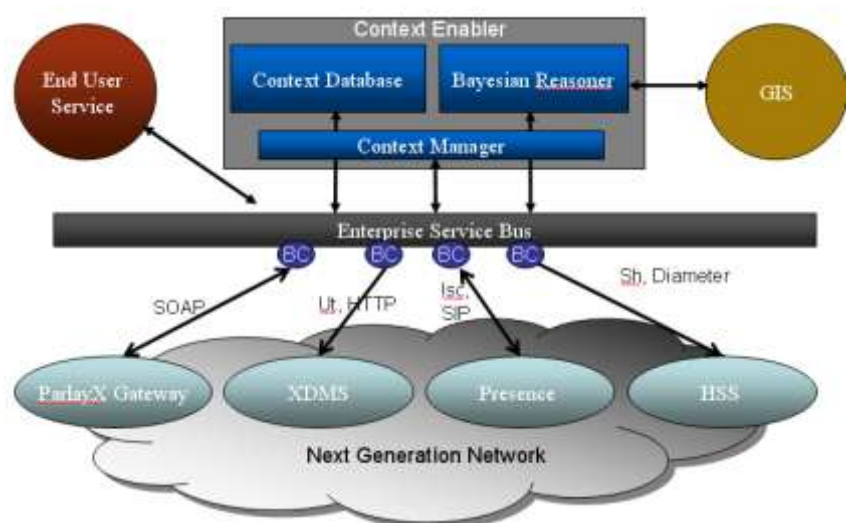

## Infrastructure Context Enabler

### Overview

The Context Enabler is a telecommunications infrastructure component which collects data and information from a Next Generation Network, creates a coherent interpretation of the aggregated information known as 'context', and makes this available to applications, services and developers via a well defined standard web service interface. Context essentially means information that is known about a user including location, orientation, presence, profile, preferences, equipment capabilities and any other information that can be used to enhance the users experience through awareness of the user and their needs.

### Value Proposition

The context enabler can help a telecommunications operator make additional use of their NGN infrastructure through using it as a source of information about what their subscribers are doing. This can be used for the purposes of delivering context aware value added services, or for profiling the subscribers in order to better fulfil their needs and market new services to them.

### Technology Description

The Context Enabler would typically be deployed by an NGN telecommunications operator where that operator wants to facilitate the development of sophisticated end user services, either internally within their organisation, or to external developers. The Context Enabler implements a Publish/Subscribe interface. This allows a party that subscribes based on this identifier to receive information, events and inferences about the specific user.