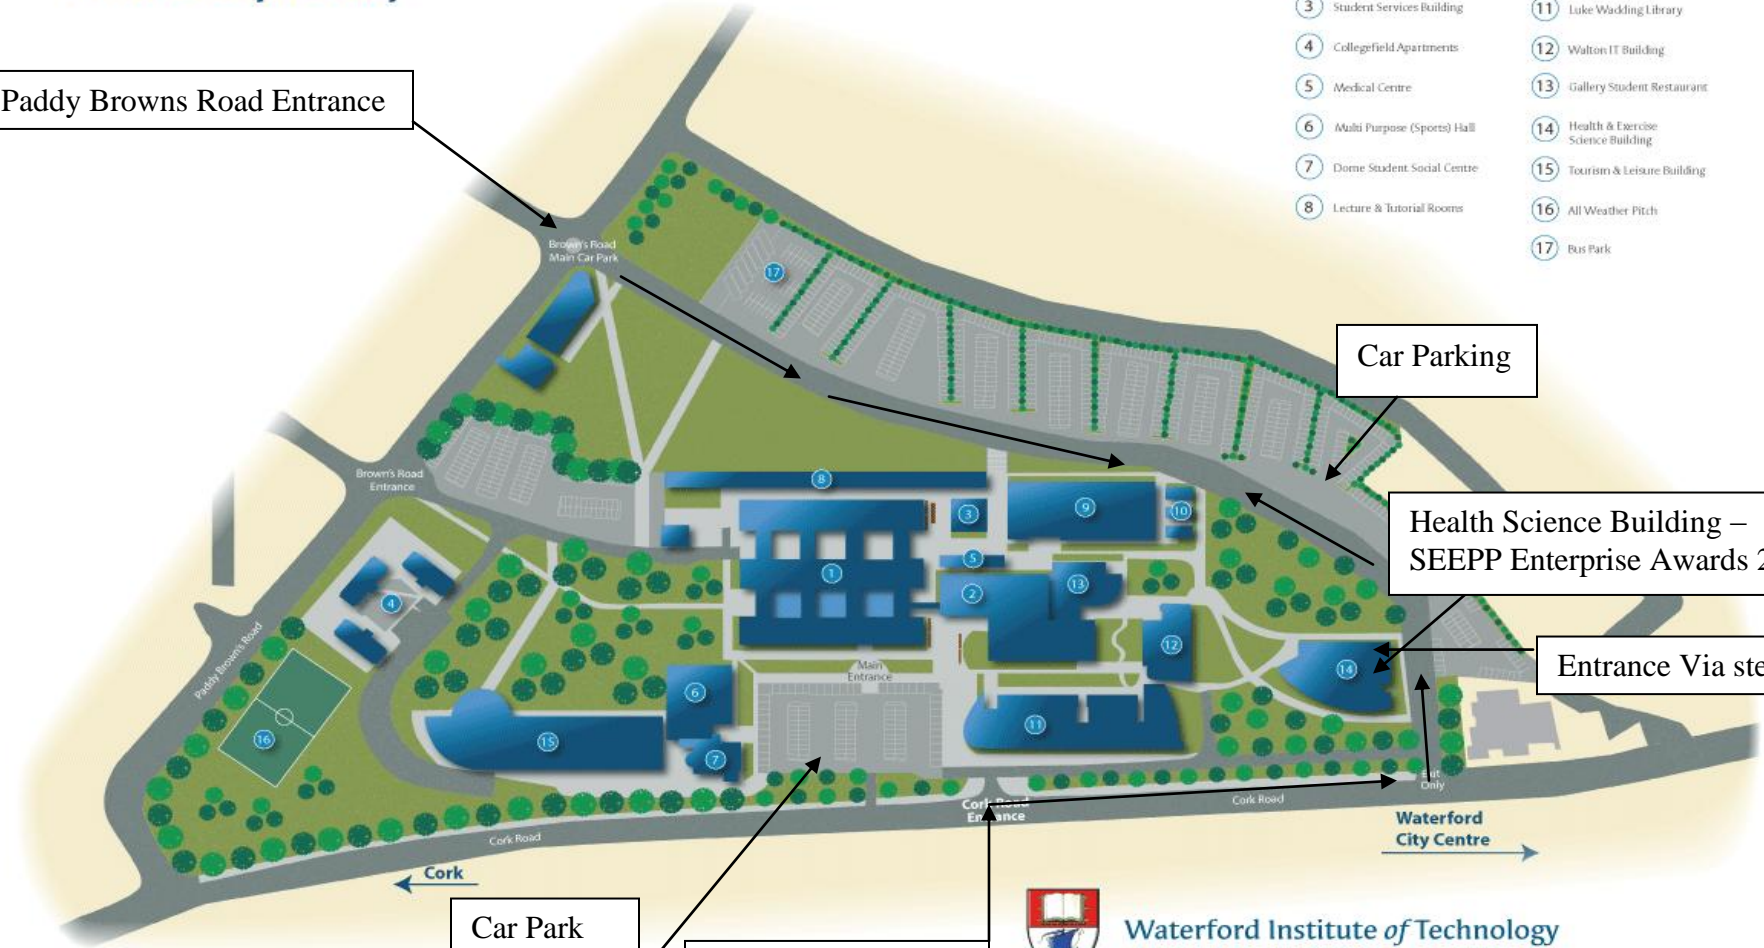

# Waterford Institute of Technology Main Campus Map

- |                                  |                                      |
|----------------------------------|--------------------------------------|
| ① Engineering & Science Building | ⑨ Architectural Studies Building     |
| ② Business Building              | ⑩ CHART and Staff Offices            |
| ③ Student Services Building      | ⑪ Luke Wadding Library               |
| ④ Collegefield Apartments        | ⑫ Walton IT Building                 |
| ⑤ Medical Centre                 | ⑬ Gallery Student Restaurant         |
| ⑥ Multi Purpose (Sports) Hall    | ⑭ Health & Exercise Science Building |
| ⑦ Dome Student Social Centre     | ⑮ Tourism & Leisure Building         |
| ⑧ Lecture & Tutorial Rooms       | ⑯ All Weather Pitch                  |
|                                  | ⑰ Bus Park                           |

Paddy Browns Road Entrance

Car Parking

Health Science Building –  
SEEPP Enterprise Awards 2009

Entrance Via steps

Car Park  
No Access

Cork Road Entrance

Waterford Institute of Technology  
INSTITIÚID TEICNEOLAÍOCHTA PHORT LÁIRGE  
[www.wit.ie](http://www.wit.ie)