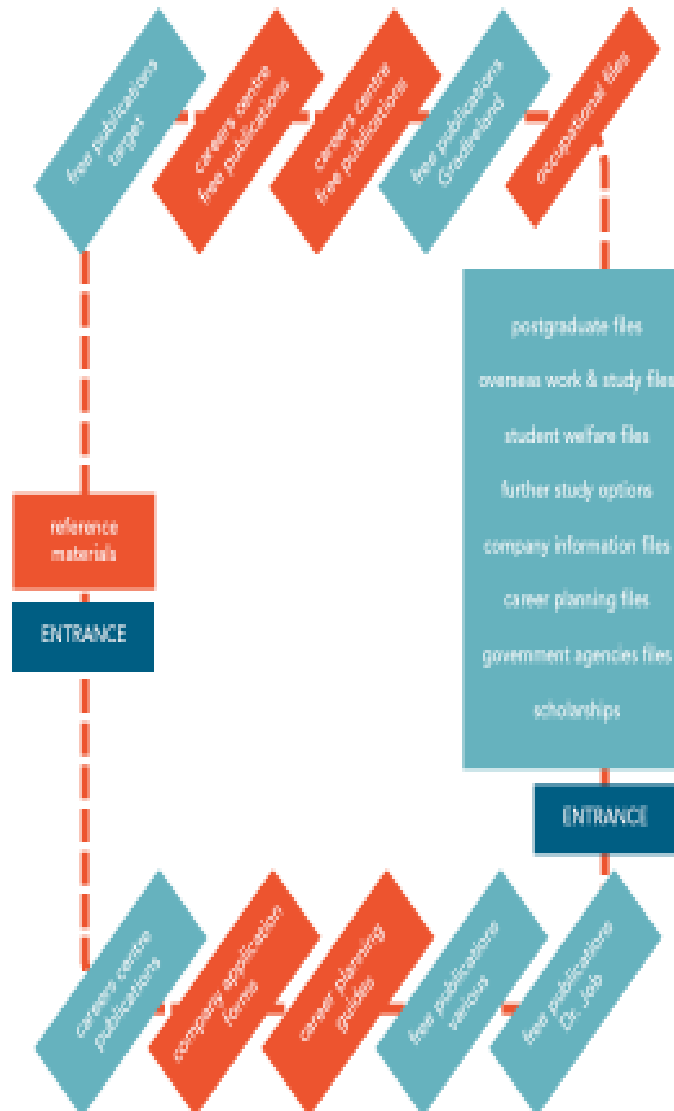

LIST OF REFERENCE MATERIALS

The Careers Information Library is located in the Basement of the Luke Wadding Library. This area serves as a resource centre for both students and staff.

It contains a wealth of information in the form of reference files, information leaflets, career booklets, employer information, employer directories, postgraduate study booklets and directories.

Please feel free to take copies of the relevant booklets if multiple copies are available. Reference materials are security tagged and should not be removed from the premises. A list of these publications is included in this brochure. There are four desks available in this area for the purposes of careers research.

Don't forget that further self-help resources are available online at:

www.wit.ie/careerscentre
www.gradireland.ie
www.prospects.ac.uk

If you have questions relating to any careers information please don't hesitate to contact the Careers Centre at careers@wit.ie

WIT CAREERS INFORMATION LIBRARY
GROUND FLOOR WIT LUKE WADDING LIBRARY
CORK ROAD CAMPUS

30 Minutes to Prepare the Perfect CV

Ability Testing

Accessing Third Level Education in Ireland

Administration Yearbook & Diary

Art & Design Uncovered

Be Prepared - Getting Ready for Job Interviews

Best Guide to Healthcare Courses in Ireland & UK

BFL, Film & Television Handbook

Build Your Own Rainbow

Career, Aptitude & Selection Tests

Careers Choice

Careers with a Science Degree

Careers with an Arts Degree

Careers with an Arts or Humanities Degree

CV's & Applications

Directory of Teacher Training Courses

Disabled Students' Guide to University

Engineering as a Career

Entitlements for People with Disabilities

Equal Opportunities in Recruitment & Selection for Graduates

Getting into Europe

Great Answers to Tough Interview Questions

Great answers to Tough Interview Questions

Guide to Post Graduate Study in Ireland

Handbook for Languages & Careers

Health Professions, Career & Education Directory,

How to Analyse & Promote your Skills for Work

How to Choose your Post Graduate Course

How to Choose Your Post Graduate Course

How to Make it in the Music Business

How to Pass Graduate Psychometric Tests

How to succeed at an Assessment Centre

Including Students with Disabilities in Careers Advisory Services